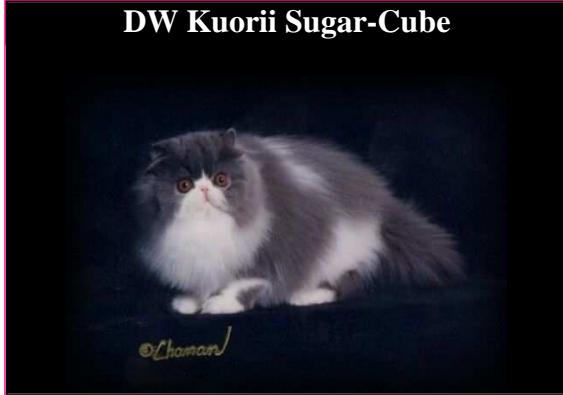

DW Kuorii Sugar-Cube